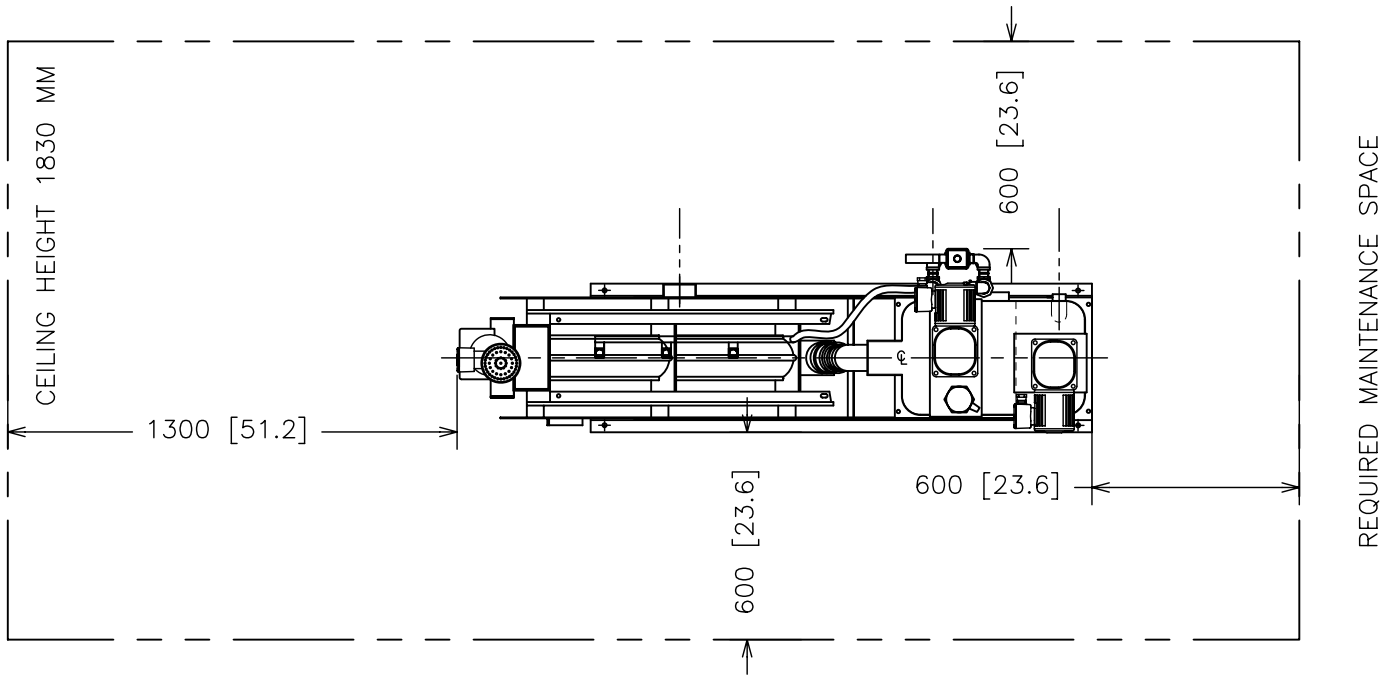

ELEVATION VIEW

DIMENSIONS: MM [INCHES]

VOLUTE DEWATERING PRESS  
ES-131 GA  
ELEVATION

JOB# PWT VDP ES-131 GA	SCALE
DATE 30 OCT 2008	NTS
DRAWN PWTech Inc.	SHEET
APPROV. ALEX DAVEY	1 OF 3

PLAN VIEW

DIMENSIONS: MM [INCHES]

VOLUTE DEWATERING PRESS  
ES-131 GA  
PLAN

JOB# PWT VDP ES-131 GA	SCALE
DATE 30 OCT 2008	NTS
DRAWN PWTech Inc.	SHEET
APPROV. ALEX DAVEY	2 OF 3

DIMENSIONS: MM [INCHES]

**VOLUTE DEWATERING PRESS  
ES-131 GA  
END & REQ. MAINT. SPACE**

JOB# PWT VDP ES-131 GA	SCALE
DATE 30 OCT 2008	NTS
DRAWN PWTech Inc.	SHEET
APPROV. ALEX DAVEY	3 OF 3