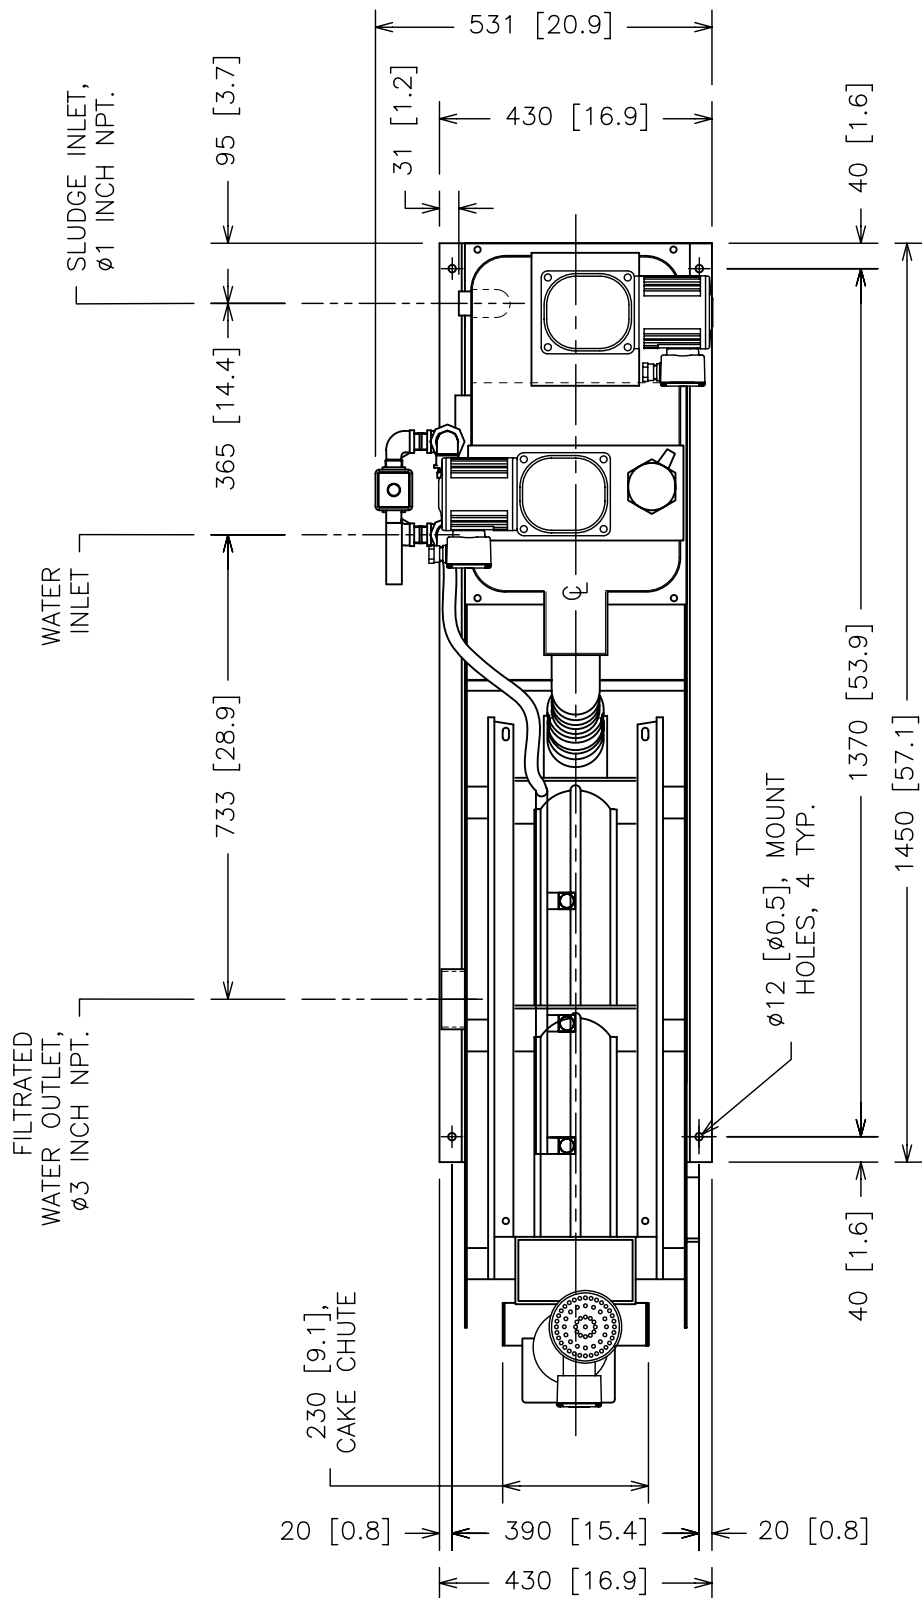

ELEVATION VIEW

DIMENSIONS: MM [INCHES]

VOLUTE DEWATERING PRESS  
ES-131 GA  
ELEVATION

JOB# PWT VDP ES-131 GA	SCALE
DATE 30 OCT 2008	NTS
DRAWN PWTech Inc.	SHEET
APPROV. ALEX DAVEY	1 OF 3

PLAN VIEW

DIMENSIONS: MM [INCHES]

VOLUTE DEWATERING PRESS  
ES-131 GA  
PLAN

JOB# PWT VDP ES-131 GA	SCALE
DATE 30 OCT 2008	NTS
DRAWN PWTech Inc.	SHEET
APPROV. ALEX DAVEY	2 OF 3

DIMENSIONS: MM [INCHES]

**VOLUTE DEWATERING PRESS  
ES-131 GA  
END & REQ. MAINT. SPACE**

JOB# PWT VDP ES-131 GA	SCALE
DATE 30 OCT 2008	NTS
DRAWN PWTech Inc.	SHEET
APPROV. ALEX DAVEY	3 OF 3