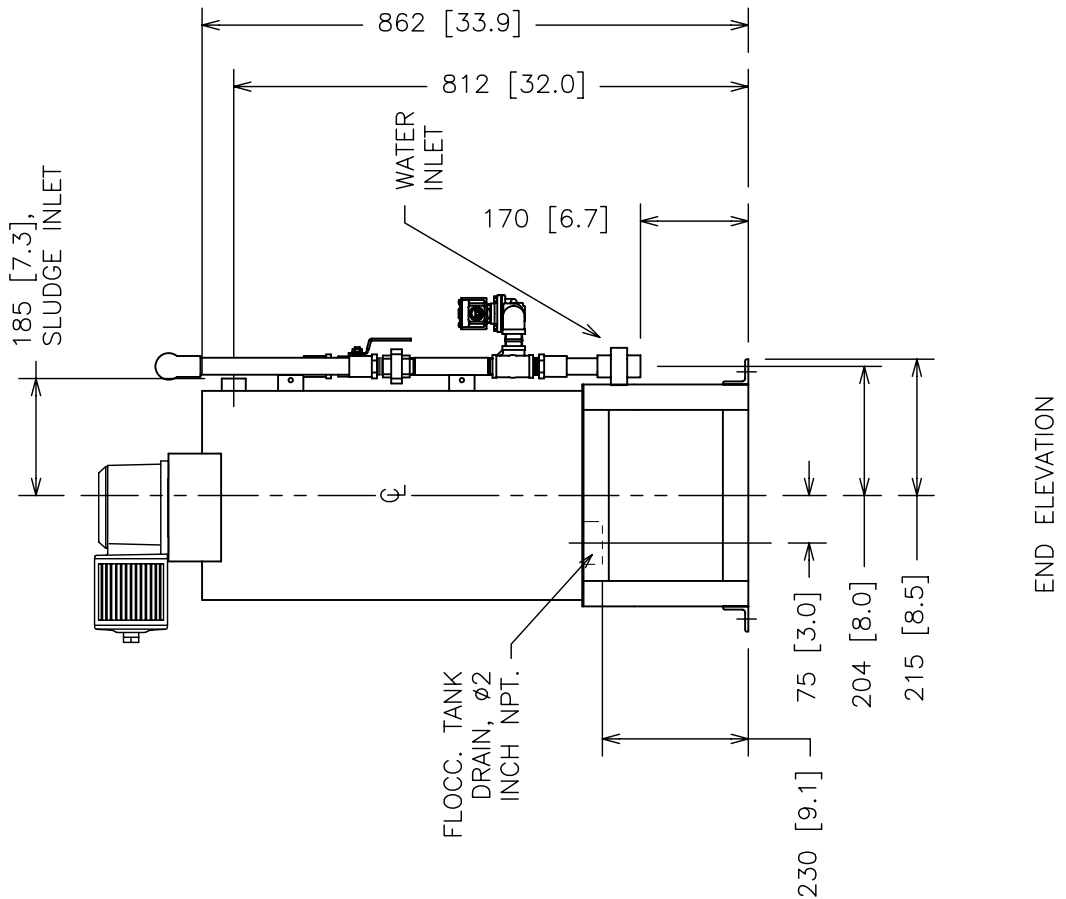

ELEVATION VIEW

DIMENSIONS: MM [INCHES]

VOLUTE DEWATERING PRESS  
ES-131 GA  
ELEVATION

JOB# PWT VDP ES-131 GA	SCALE
DATE 30 OCT 2008	NTS
DRAWN PWTech Inc.	SHEET
APPROV. ALEX DAVEY	1 OF 3

PLAN VIEW

DIMENSIONS: MM [INCHES]

VOLUTE DEWATERING PRESS  
ES-131 GA  
PLAN

JOB# PWT VDP ES-131 GA	SCALE
DATE 30 OCT 2008	NTS
DRAWN PWTech Inc.	SHEET
APPROV. ALEX DAVEY	2 OF 3

DIMENSIONS: MM [INCHES]

**VOLUTE DEWATERING PRESS  
ES-131 GA  
END & REQ. MAINT. SPACE**

JOB# PWT VDP ES-131 GA	SCALE
DATE 30 OCT 2008	NTS
DRAWN PWTech Inc.	SHEET
APPROV. ALEX DAVEY	3 OF 3