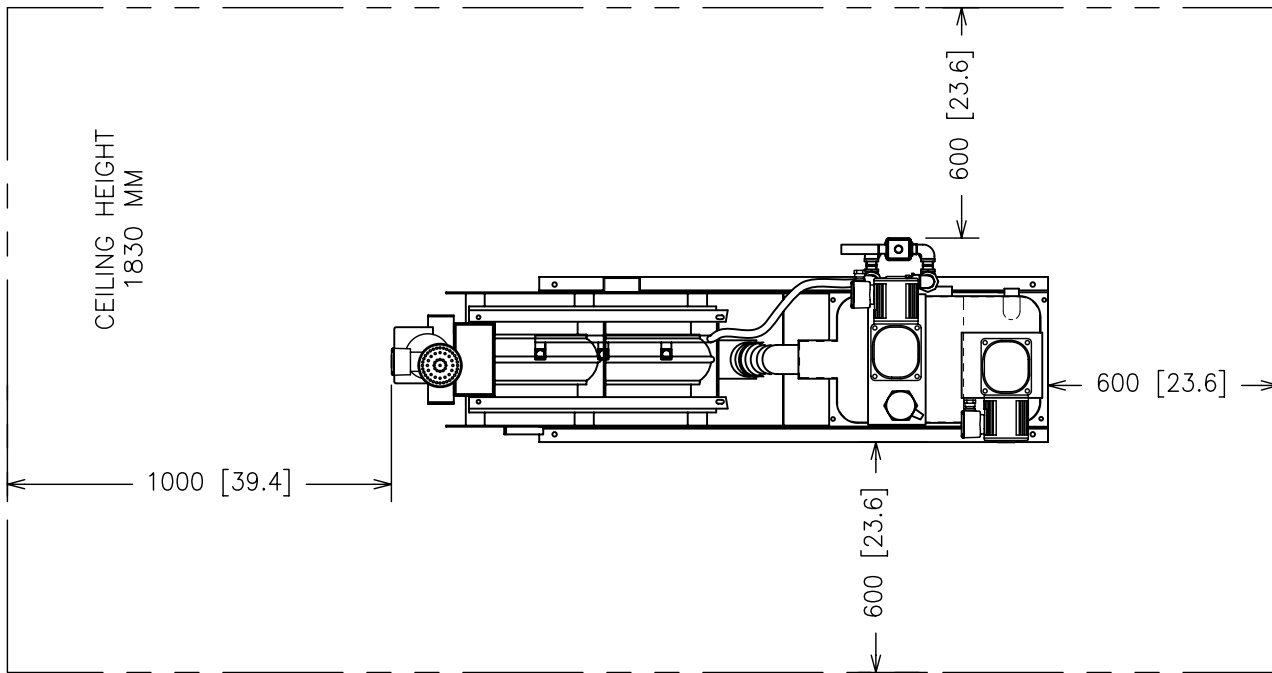

DIMENSIONS: MM [INCHES]

**VOLUTE DEWATERING PRESS  
ES-101 GA  
ELEVATION**

JOB# PWT VDP ES-101 GA	SCALE
DATE 30 OCT 2008	NTS
DRAWN PWTech Inc.	SHEET
APPROV. ALEX DAVEY	1 OF 3

PLAN VIEW

DIMENSIONS: MM [INCHES]

VOLUTE DEWATERING PRESS  
ES-101 GA  
PLAN

JOB# PWT VDP ES-101 GA	SCALE
DATE 30 OCT 2008	NTS
DRAWN PWTech Inc.	SHEET
APPROV. ALEX DAVEY	2 OF 3

**VOLUTE DEWATERING PRESS  
ES-101 GA  
END & REQ. MAINT. SPACE**

JOB# PWT VDP ES-101 GA	SCALE
DATE 30 OCT 2008	NTS
DRAWN PWTech Inc.	SHEET
APPROV. ALEX DAVEY	3 OF 3