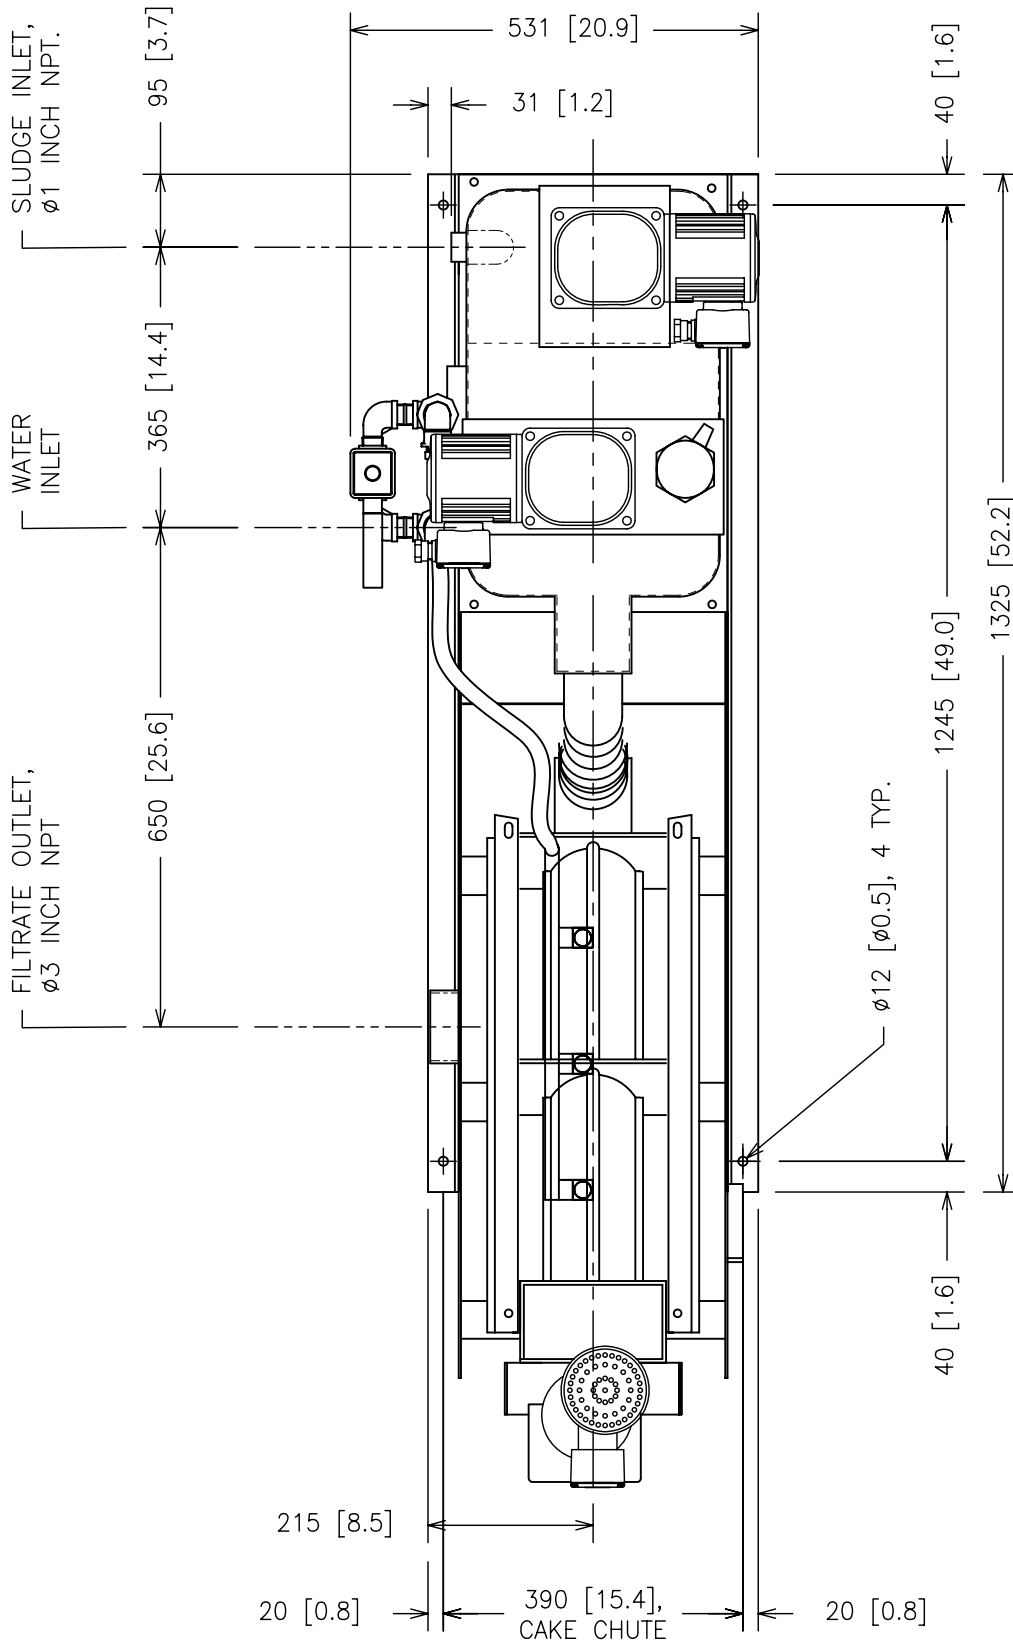

DIMENSIONS: MM [INCHES]

**VOLUTE DEWATERING PRESS  
ES-101 GA  
ELEVATION**

JOB# PWT VDP ES-101 GA	SCALE
DATE 30 OCT 2008	NTS
DRAWN PWTech Inc.	SHEET
APPROV. ALEX DAVEY	1 OF 3

PLAN VIEW

DIMENSIONS: MM [INCHES]

VOLUTE DEWATERING PRESS  
ES-101 GA  
PLAN

JOB# PWT VDP ES-101 GA	SCALE
DATE 30 OCT 2008	NTS
DRAWN PWTech Inc.	SHEET
APPROV. ALEX DAVEY	2 OF 3

**VOLUTE DEWATERING PRESS  
ES-101 GA  
END & REQ. MAINT. SPACE**

JOB# PWT VDP ES-101 GA	SCALE
DATE 30 OCT 2008	NTS
DRAWN PWTech Inc.	SHEET
APPROV. ALEX DAVEY	3 OF 3