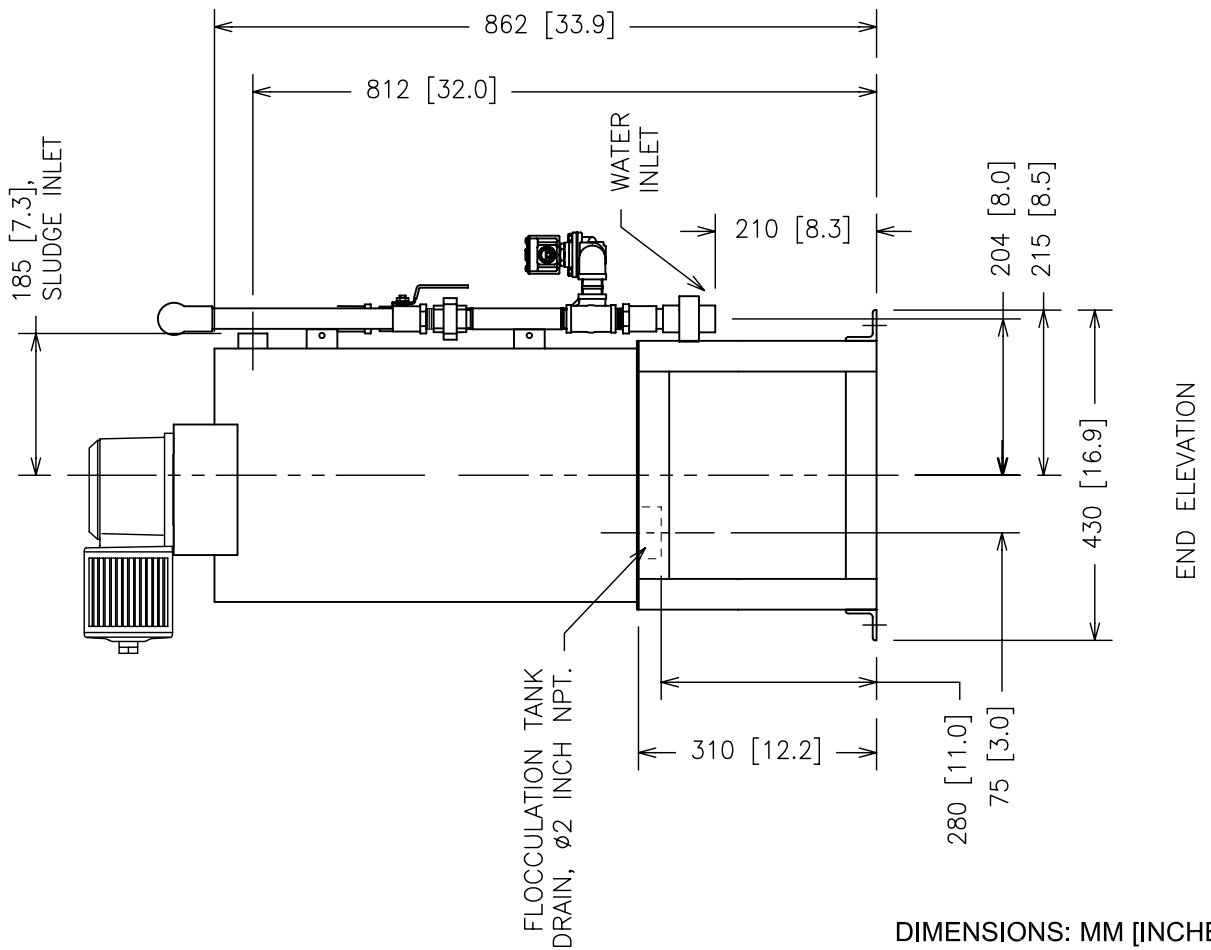

DIMENSIONS: MM [INCHES]

**VOLUTE DEWATERING PRESS  
ES-101 GA  
ELEVATION**

JOB# PWT VDP ES-101 GA	SCALE
DATE 30 OCT 2008	NTS
DRAWN PWTech Inc.	SHEET
APPROV. ALEX DAVEY	1 OF 3

PLAN VIEW

DIMENSIONS: MM [INCHES]

VOLUTE DEWATERING PRESS  
ES-101 GA  
PLAN

JOB# PWT VDP ES-101 GA	SCALE
DATE 30 OCT 2008	NTS
DRAWN PWTech Inc.	SHEET
APPROV. ALEX DAVEY	2 OF 3

**VOLUTE DEWATERING PRESS  
ES-101 GA  
END & REQ. MAINT. SPACE**

JOB# PWT VDP ES-101 GA	SCALE
DATE 30 OCT 2008	NTS
DRAWN PWTech Inc.	SHEET
APPROV. ALEX DAVEY	3 OF 3